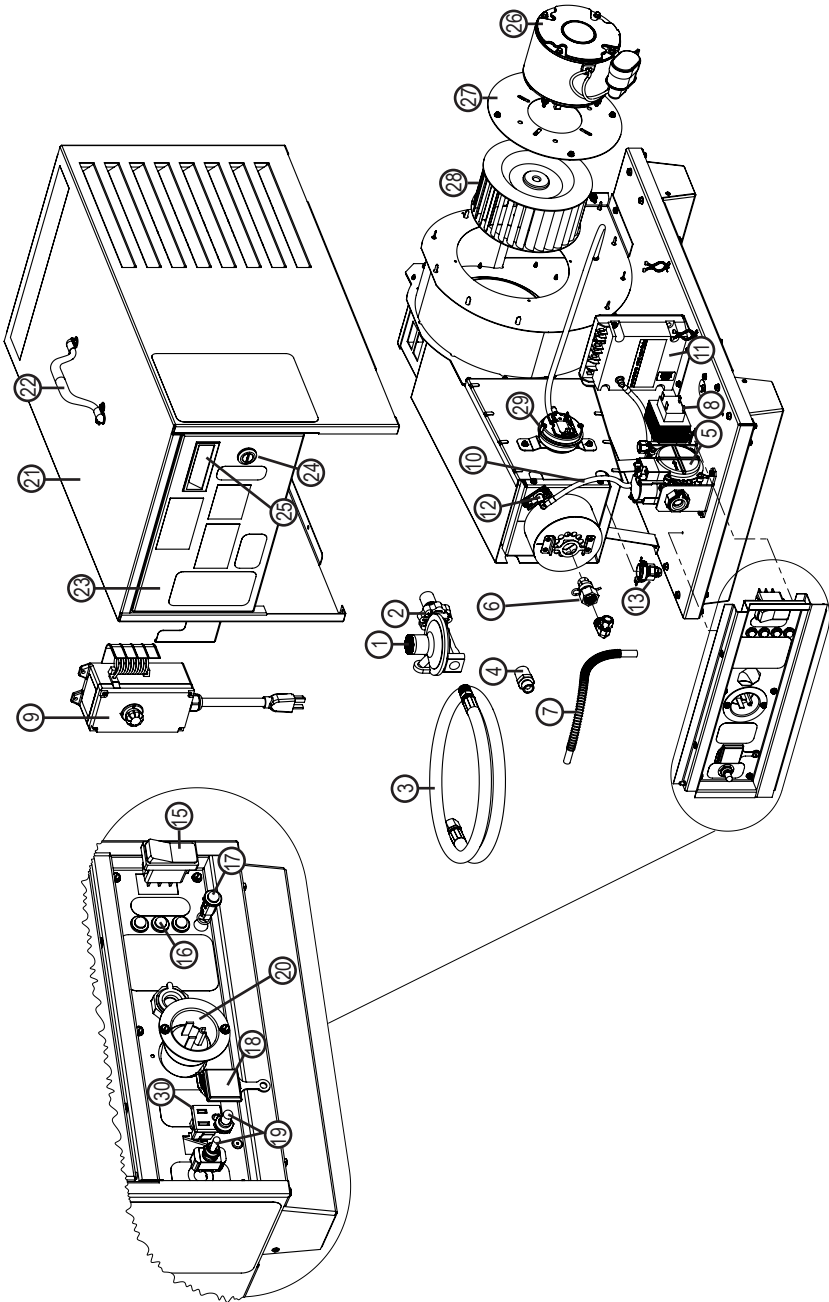

# Service Parts Identification Schematic Premier 40 - Serial number L000464975 or newer

## Service Parts Identification Schematic

### Premier 40

Item	Description	Part Number
1	Regulator, Propane Gas w/ POL & Hand wheel	500-26377
2	Handwheel W/Spring	500-26395
3	Hose 3/8"x15' 3/8"NPT x 5/8-18 Swivel W/adaptor	550-22277
4	Hose Adapter 5/8-18 x 1/2"NPT	573804
5	*Gas Valve, set to 8 IN. W.C.	574154
	*Gas Valve, set to 10 IN. W.C.	574240
6	*Burner, Orifice, 8 IN. W.C.	574235
	*Burner, Orifice, 10 IN. W.C.	574156
7	Fuel Line, 11.75", Stainless Steel W/Nuts and Sleeves	574155
8	Transformer	500-26412
9	Thermostat, w/ 1.4 ft. cord	500-132976
	Thermostat, w/ 25 ft. cord	500-30125
10	Igniter Wire	572847
11	Control, Ignition	500-25865
12	Igniter	574157
13	Switch, High Limit	573099
14	Harness, Wire (Not pictured)	574158
15	Selector Switch, On/Off/Vent	500-26385
16	Status Light, Green 24 Volt	574159
17	Status Light, Green 120 Volt	573770
18	Thermostat Outlet Cover	574138
19	Thermostat Selector Switch W/Boot	570456
20	Power Plug, Recessed	574126
21	Case Assembly	574160
22	Top Handle W/Screws	572522
23	Door Assembly	574161
24	Door Latch	574162
25	Door Handle, Recessed	574124
26	Motor	520290
27	Motor Mount	574163
28	Fan Wheel	570230
29	Air Pressure Switch	573682
30	Receptacle Snap In	573570

\* See heater dataplate for manifold pressure